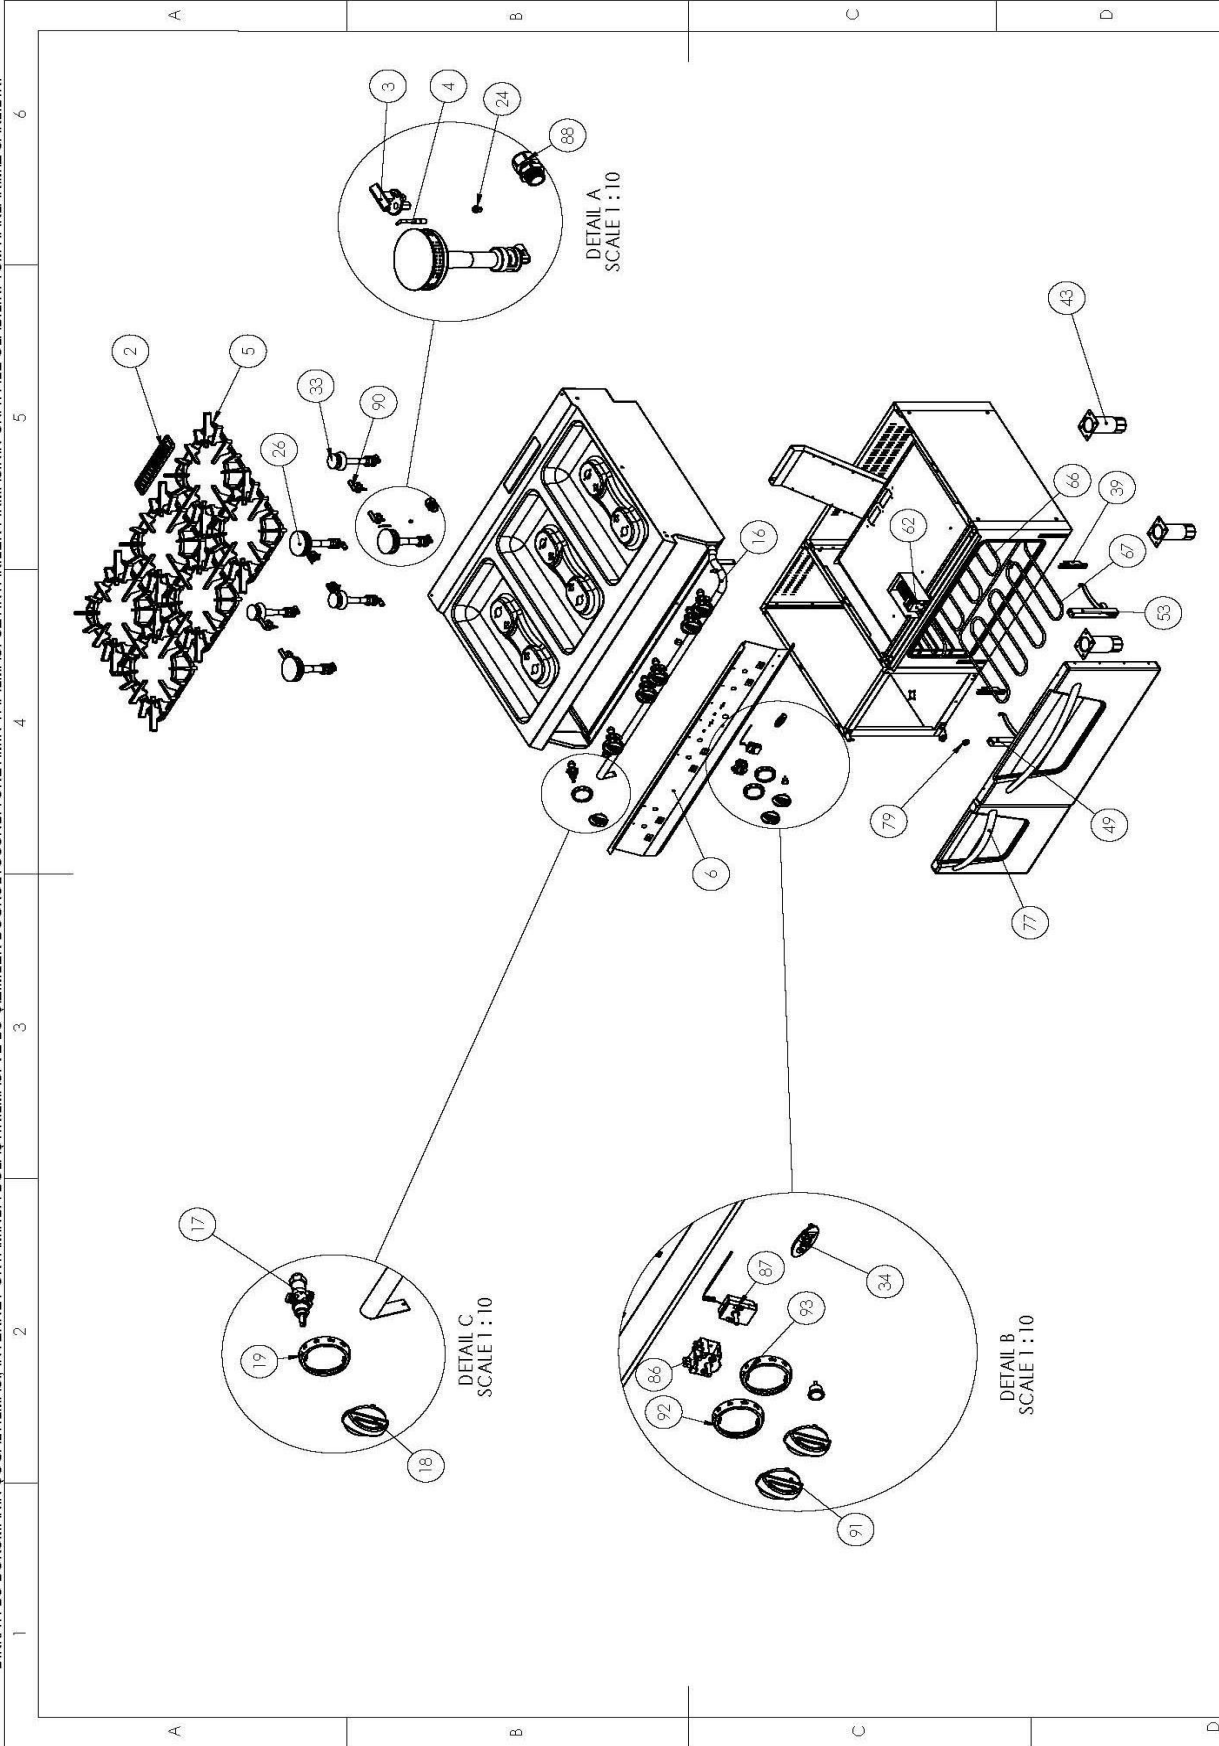

DİKKAT: BU DÖKÜMANIN COĞALTILMASI, İNTERNET ORTAMINDA DOLAŞTIRILMASI VE BU ÇİZİMLER DOĞRULUĞUNDA ÜRETİMİN YAPILMASI ÖZTİRYAKLER FİRMASININ ONAYI İLE OLABİLİR. TÜM HAKLARIMIZ SAKLIDIR.

Öztiryakiler

6 gazlı ocaklı elektrikli kuzine

RİSD	BİM	İMZA	TARİHİ	MATERYAL	TOLERANS
ÇİZEN	E.BAŞTUĞ		22.12.2012		
KONTROL	M.HACI		22.12.2012		
ONAY	M.HACI		22.12.2012		

ARGE
KONTROLLÜ KOPYA

V13.01

RESİM ÜZERİNDEN ÖLÇÜ ALMAYINIZ! TÖM ÖLÇÜLER mm ÇİNSİNDİR

WARNING: IT IS APPROPRIATE TO MULTIPLY, USE, DISPLAY AT COMPUTER/INTERNET AND PRODUCE THE PRODUCT WITH ITS DRAWINGS WITH THE APPROVAL OF ÖZTİRYAKLER COMPANY. ALL RIGHTS RESERVED.